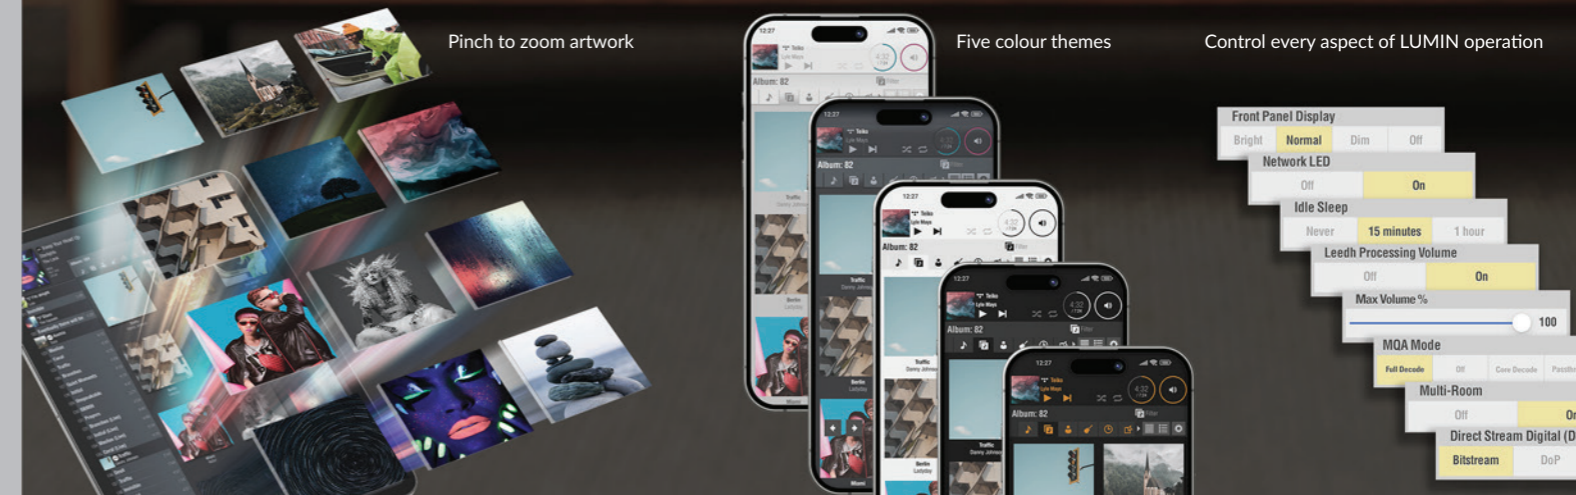

“LUMIN devices are amongst the easiest to set up and configure in the industry.”
StereoNet, 2022

ALWAYS ONE STEP AHEAD

LUMIN is always evolving. The full LUMIN range benefits from our programme of continuous development, allowing you to relax in the knowledge that wherever possible we'll bring you the latest streaming technologies.

Unlike many manufacturers, LUMIN have in-house expertise to cover the full software and hardware development process from top to bottom, resulting in lightning-fast implementation of new features.

The last 3 major releases have seen the introduction of Spotify Lossless, Amazon Music, Qobuz Connect, KKBox, QQMusic, Audirvana Certification, TIDAL Max high-res FLAC support, Plex server support, additional free FLAC Lossless Radio Stations, JPlay Certification, and much more – all absolutely free of charge for all users!

“the LUMIN experience is just rock solid”
U2 Steve Huff 2023

“but above all, it's the addictive sound... that seals the deal”
P1: Hi-Fi News 2022

MUSICAL PERFORMANCE

We dedicate a huge amount of effort into sourcing the highest-grade matching components, creating truly balanced circuits, developing custom filters, designing cases that shield from interference, and much more. However, what truly matters is that the final product faithfully conveys the artist's intentions.

Notably, a consistent theme in every published and consumer review of all LUMIN products is musicality.

TAKE CONTROL

All LUMIN control is achieved through the LUMIN App. We've created it in harmony with the LUMIN hardware to deliver the most intuitive and visually rich way to browse, select and play your music collection.