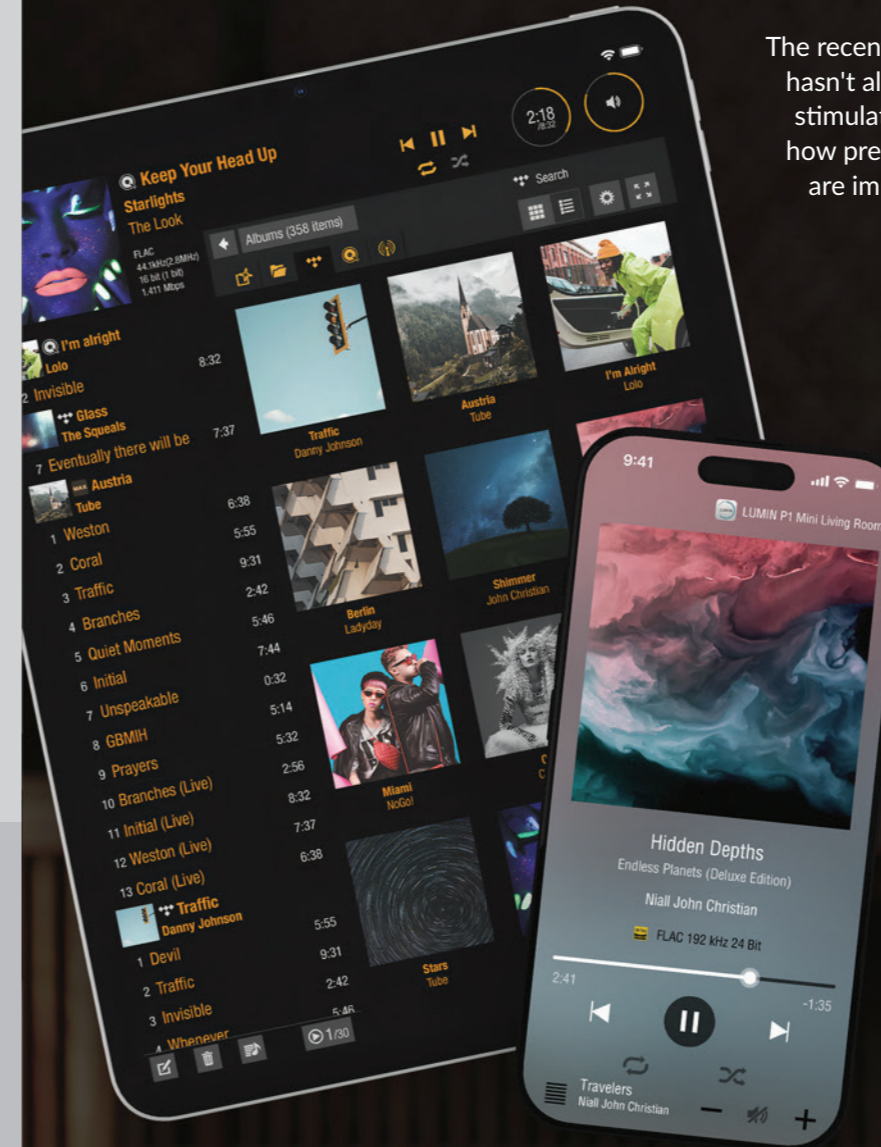

“the LUMIN experience is just rock solid”
U2 Steve Huff 2023

“but above all, it's the addictive sound... that seals the deal”
P1: Hi-Fi News 2022

MUSICAL PERFORMANCE

We dedicate a huge amount of effort into sourcing the highest-grade matching components, creating truly balanced circuits, developing custom filters, designing cases that shield from interference, and much more. However, what truly matters is that the final product faithfully conveys the artist's intentions.

Notably, a consistent theme in every published and consumer review of all LUMIN products is musicality.

TAKE CONTROL

All LUMIN control is achieved through the LUMIN App. We've created it in harmony with the LUMIN hardware to deliver the most intuitive and visually rich way to browse, select and play your music collection.

The recent transition from physical music to digital collections hasn't always retained everything we value in the tactile and stimulating process of music selection. At LUMIN, we know how precious music is; that the artwork and album structure are important parts of the browsing and selection process; and we know that filenames, codecs and data can sometimes get in the way.

“a slick custom app that handles both control of music playback and configuration of hardware settings... it puts some other rival streaming apps to shame.”
Hi-Fi News 'Outstanding Product' Award 2024

- iOS, Android, Apple Silicon & Chromebook
- Phones, tablets & more
- Separate optimised layouts for phones, tablets and desktops
- Control every aspect of LUMIN operation
- Sync playlists with cloud
- Zoom artwork with high res image support
- Display of codec name, audio sample rate, audio bit rate, and data rate
- Artwork caching
- Five colour themes
- Playlist album grouping